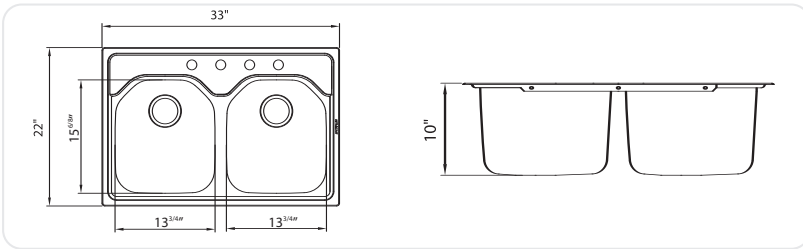

# ECHO USA

Stainless Steel 2.0 Bowl  
Self Rimming

AS-EH20XXUSTM

### Features

- Self Rimming
- Bowl depths 10"
- Fitted with high-density sound deadening pads
- Punched with 4 faucet holes 1 3/8"
- 18 gauge steel
- Brushed steel
- Spray back coating